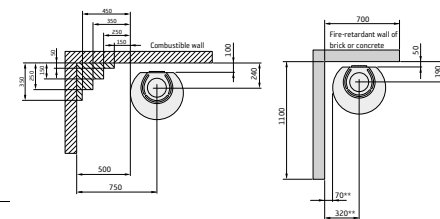

Which is your style?

With Style our most popular models in the 500 range get cleaner lines and several improved functions. The top is thinner, and the damper and handle are more integrated but still have a clear position in the front of the stove. In addition the handles can be gripped even when the stove is hot.

Contura Style is created for your lifestyle and easily blends into your home. Choose from a cast iron, soapstone or glass top. Here you can get an overview of all the models and accessories.

Dimensions

Model	510 Style	556 Style	586 Style
Colour	black	black	black
Height (mm)	1066	1066	1143
Width (mm)	495	495	495
Depth (mm)	440	440	440
Weight (kg)	105	104	104

Performance

Nominal output	5 kW (approx. 1.5 kg/hour)
Efficiency	79%
Heats	up to 120 m²
Max. log length	33 cm

Accessories

Turntable, hotplate, fan*, lower door*, floor protector in glass or sheet metal, outside air connection and chimney.
* Not for C586 Style

Contura 510, 556 and 586 Style

C510 Style

C510/556 Style

C586 Style

*To prevent discolouration of painted fire walls, we recommend the same side distance as to combustible walls.

PRODUCTION
Contura Marketing Communication
PHOTOGRAPHY Micke Persson
STYLIST Helen Sturesson
Thanks to Lill-Stugan and Input Interior
PRINT Printfabriken
We reserve the right to make any changes.
GB PBD 14221 539313

Download our new app that makes it easier to choose the right stove for your home. Read more at contura.eu.

Available on the **App Store**

Available on **Google play**

Watch the film about the app!

Part of **NIBE** www.contura.eu