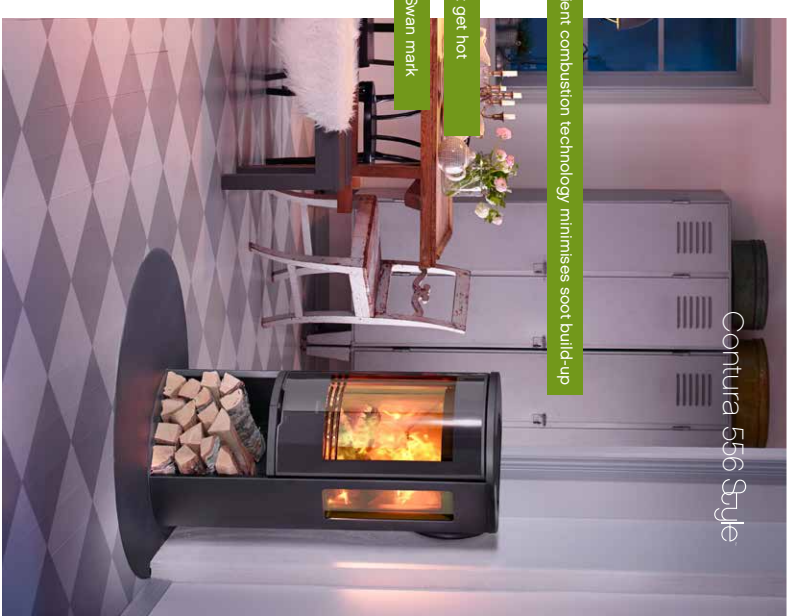

Clean burning fires producing world-class natural heat

Burning logs is natural and a stove from Contura is kind to the environment. It is Swan marked, which means that it is CO₂ neutral.

One of the world's most effective combustion technologies, Clean Burning, leads the market and sets the industry standard. The technology gives a clean flame and keeps the glass clear of soot.

Contura 556 Style