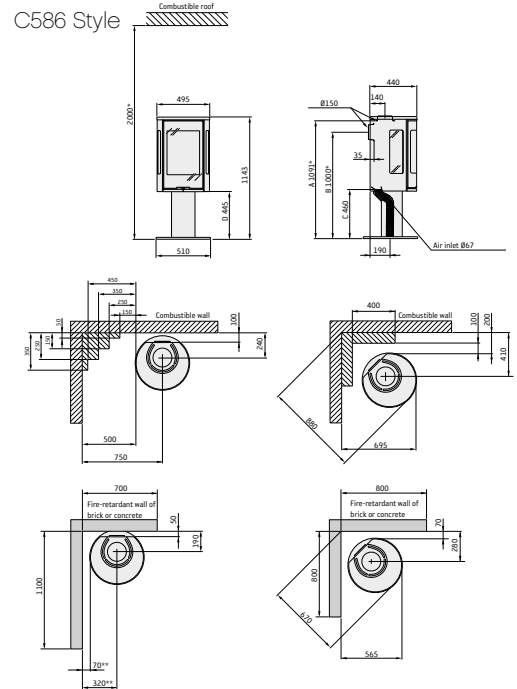

C586 Style

*To prevent discolouration of painted fire walls, we recommend the same side distance as to combustible walls.

PRODUCTION
Contura Marketing Communication
PHOTOGRAPHY Micke Persson
STYLIST Helen Sturesson
Thanks to Lill-Stugan and Input Interior
PRINT Printfabriken
We reserve the right to make any changes.
GB PBD 14221 539313

Download our new app that makes it easier to choose the right stove for your home. Read more at contura.eu.

Available on the **App Store**

Available on **Google play**

Watch the film about the app!

Part of **NIBE** www.contura.eu

Contura is a Swedish made quality product. When you buy one of our fireplaces you always get well thought out design and a large range of choice of design, material, heat storage and accessories. The combustion technology is among the market's most efficient in all models and our Clean Burning system keeps the glass clean and the fire visible better than any others. Most of our models are Swan labelled and we always give a 5 year warranty.