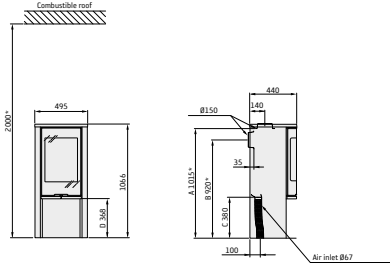

Contura 510, 556 and 586 Style

C510 Style

C510/556 Style